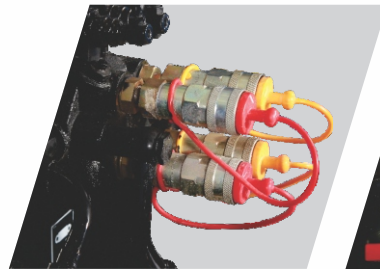

Solis

**THE TOUGHEST
PERFORMER
FOR YOUR FIELD**

SS

4WD (12+12) CABIN

**AGILE HIGH BACKUP
TORQUE ENGINE**

**12F+12R SYNCHROMESH
TRANSMISSION**

**HEAVY LIFT
CAPACITY**

**EASY FRONT AND
LOADER ATTACHMENT**

FEATURES	SS 4WD (12+12)
ENGINE	
Engine Type	Sonalika 3-Cylinder Diesel Motor
HP Category	52
No. of Cylinders	3
Aspiration	Naturally
Cubic Capacity (cc)	3067
Rated RPM (+/-25mm)	2100
Air Cleaner	Dry with clogging sensor
Cold Start	Standard
Max Torque (Nm)	205
Exhaust	Silencer in the engine compartment, downward discharge
TRANSMISSION	
Drive	4 WD
Clutch	Double clutch with independent PTO
Gearbox	12 Forward + 12 Reverse
Front Axle	4WD
Transmission	Synchromesh
BRAKES	
Brakes	Oil immersed
Type of Actuation	Mechanical
Parking Brake	Independent
DIFFERENTIAL LOCK	
Differential Lock	Yes, Foot Operated
PTO	
PTO (rpm)	540, 540E
PTO (actuation)	Mechanical
STEERING	
Steering	Power Steering
ELECTRICAL	
Battery	12V, 110 Ah
Alternator	12V, 90A
Seven Pin Trailer Socket	Standard
HYDRAULICS	
3 Point Linkage	Cat II
Stay Bars	Anchor Chain
Additional hydraulic circuit	2 DA
Hydraulic Lifting Capacity	2000 Kg
Lift Rods	Standard
Litre per Minute(LPM)	31.7

FEATURES	SS 4WD (12+12)
SAFETY SWITCH	
PTO Safety	Standard
Neutral Safety Switch	Standard
Clutch Safety Switch	Standard
CAPACITY (LTRS)(+/-5%)	
Fuel Tank (Lit)	65
TYRE	
Front	9.5-20 (4WD)
Rear	13.6*28
DIMENSION & WEIGHT(+/-5%)	
Weight (Kg)	2805
Wheel Base (mm)	2220
Total Length (mm)	4090
Total Width (mm)	1855
Height (mm) Up to ROPS	2615
Min Ground Clearance (mm)	260
Front Track (mm)	1570
Rear Track (mm)	1430
OTHERS	
Fuel Indicator Gauge	Standard
Front Tow Hook	Standard
Front & Rear Weights with std. Ballast	72 Kg + 1 6 x 31 Kg
Trailer Hitch	Drawbar / Available
ROPS	Yes
OPTIONAL FEATURES	
Cabin Option	Optional
Tyres	
Radial Agri: Front Rear	250/85R20 (4WD) 340/85R28
Front loader	YES optional